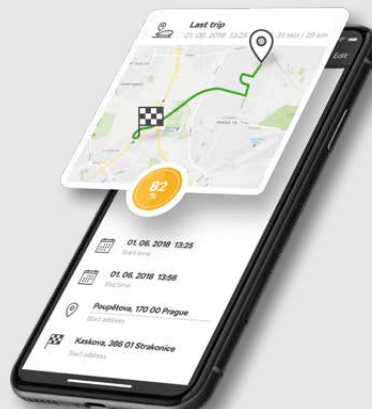

INFOTAINMENT

ŠKODA CONNECT LITE

(000051629A) £43

GET THE MOST IMPORTANT CAR INFORMATION ON YOUR MOBILE

ŠKODA Connect Lite is the intelligent, connected vehicle assistant. It connects you to your ŠKODA that you are constantly informed about your vehicle, your driving style and your trips. Connect Lite is the connectivity solution compatible with most models manufactured from 2008. ŠKODA Genuine Accessories

MYŠKODA

UNDERSTAND YOUR ŠKODA AND ITS SERVICE NEEDS

MyŠKODA shows you the most important information about your car, such as the mileage, fuel level, pending service intervals, current warning signs and lights and the appropriate explanations and recommendations for action.